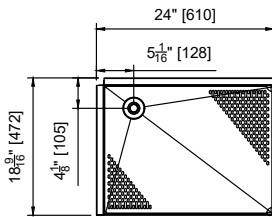

TS SERIES TOP SHELF CORNER DRAINBOARDS
Inside Corner Drainboards

MODEL NUMBERS - TS90LIC, TS90RIC

MODEL NOS.		TS90LIC	TS90RIC
DIMENSIONS: EXTERIOR	Corner Angle Direction	90° Left Inside	90° Right Inside
	Width In. (mm)	24" (610)	24" (610)
	Depth In. (mm)	18-9/16" (471)	18-9/16" (471)
	Weight lbs. (kg)	50 lbs. (23)	50 lbs. (23)
MATERIALS	Construction	All stainless steel	
	Front & Back	Seamless 18 gauge stainless steel	
	Backsplash	6" or 4" high stainless steel with 1" return, fastened and sealed.	
	Drainboard	Pitched stainless steel drainboard top, All horizontal and vertical edges 1/4" radius with balled corners.	
	Legs	1-5/8" tubular, stainless steel with 1" adjustable thermoplastic foot.	
MECHANICALS	Plumbing	Drain location is left, back of drainboard (TS90LIC) or right, back of drainboard (TS90RIC), Drain connectino is 1-1/2" NPS male.	

TS SERIES TOP SHELF CORNER DRAINBOARDS
Inside Corner Drainboards

TS90LIC

*CUTOUT SHOWN FOR DRAIN REFERENCE

TS90RIC

*CUTOUT SHOWN FOR DRAIN REFERENCE