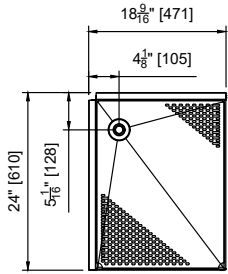

TS SERIES TOP SHELF CORNER DRAINBOARDS
Inside Corner Drainboards

TS90LIC

*CUTOUT SHOWN FOR DRAIN REFERENCE