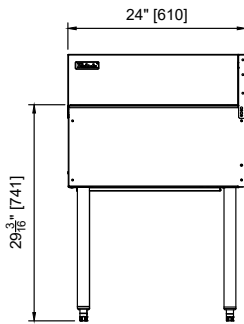

TS SERIES TOP SHELF CORNER DRAINBOARDS
Inside Corner Drainboards

MODEL NUMBERS - TS90LIC, TS90RIC

MODEL NOS.		TS90LIC	TS90RIC
DIMENSIONS: EXTERIOR	Corner Angle Direction	90° Left Inside	90° Right Inside
	Width In. (mm)	24" (610)	24" (610)
	Depth In. (mm)	18-9/16" (471)	18-9/16" (471)
	Weight lbs. (kg)	50 lbs. (23)	50 lbs. (23)
MATERIALS	Construction	All stainless steel	
	Front & Back	Seamless 18 gauge stainless steel	
	Backsplash	6" or 4" high stainless steel with 1" return, fastened and sealed.	
	Drainboard	Pitched stainless steel drainboard top, All horizontal and vertical edges 1/4" radius with balled corners.	
	Legs	1-5/8" tubular, stainless steel with 1" adjustable thermoplastic foot.	
MECHANICALS	Plumbing	Drain location is left, back of drainboard (TS90LIC) or right, back of drainboard (TS90RIC), Drain connectino is 1-1/2" NPS male.	

TS SERIES TOP SHELF CORNER DRAINBOARDS
Inside Corner Drainboards

TS90LIC

*CUTOUT SHOWN FOR DRAIN REFERENCE

TS90RIC

*CUTOUT SHOWN FOR DRAIN REFERENCE