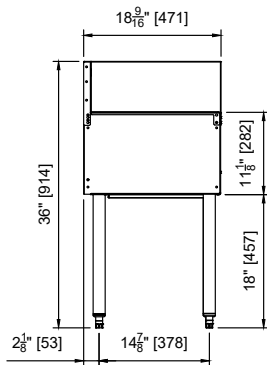

TS SERIES TOP SHELF CORNER DRAINBOARDS
Inside Corner Drainboards

MODEL NUMBERS - TS90LIC, TS90RIC

MODEL NOS.		TS90LIC	TS90RIC
DIMENSIONS: EXTERIOR	Corner Angle Direction	90° Left Inside	90° Right Inside
	Width In. (mm)	24" (610)	24" (610)
	Depth In. (mm)	18-9/16" (471)	18-9/16" (471)
	Weight lbs. (kg)	50 lbs. (23)	50 lbs. (23)
MATERIALS	Construction	All stainless steel	
	Front & Back	Seamless 18 gauge stainless steel	
	Backsplash	6" or 4" high stainless steel with 1" return, fastened and sealed.	
	Drainboard	Pitched stainless steel drainboard top, All horizontal and vertical edges 1/4" radius with balled corners.	
	Legs	1-5/8" tubular, stainless steel with 1" adjustable thermoplastic foot.	
MECHANICALS	Plumbing	Drain location is left, back of drainboard (TS90LIC) or right, back of drainboard (TS90RIC), Drain connectino is 1-1/2" NPS male.	

TS SERIES TOP SHELF CORNER DRAINBOARDS
Inside Corner Drainboards

TS90LIC

*CUTOUT SHOWN FOR DRAIN REFERENCE

TS90RIC

*CUTOUT SHOWN FOR DRAIN REFERENCE