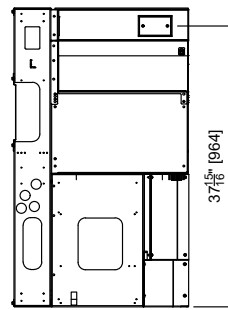

TS SERIES TOP SHELF CORNER DRAINBOARDS
Inside Corner Drainboards

MODEL NUMBERS - TS90LIC, TS90RIC

MODEL NOS.		TS90LIC	TS90RIC
DIMENSIONS: EXTERIOR	Corner Angle Direction	90° Left Inside	90° Right Inside
	Width In. (mm)	24" (610)	24" (610)
	Depth In. (mm)	18-9/16" (471)	18-9/16" (471)
	Weight lbs. (kg)	50 lbs. (23)	50 lbs. (23)
MATERIALS	Construction	All stainless steel	
	Front & Back	Seamless 18 gauge stainless steel	
	Backsplash	6" or 4" high stainless steel with 1" return, fastened and sealed.	
	Drainboard	Pitched stainless steel drainboard top, All horizontal and vertical edges 1/4" radius with balled corners.	
	Legs	1-5/8" tubular, stainless steel with 1" adjustable thermoplastic foot.	
MECHANICALS	Plumbing	Drain location is left, back of drainboard (TS90LIC) or right, back of drainboard (TS90RIC), Drain connectino is 1-1/2" NPS male.	

TS SERIES TOP SHELF CORNER DRAINBOARDS
Inside Corner Drainboards

TS90LIC

*CUTOUT SHOWN FOR DRAIN REFERENCE

TS90RIC

*CUTOUT SHOWN FOR DRAIN REFERENCE