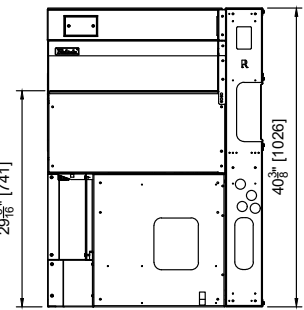

TS SERIES TOP SHELF CORNER DRAINBOARDS
Inside Corner Drainboards

MODEL NUMBERS - TS90LIC, TS90RIC

MODEL NOS.		TS90LIC	TS90RIC
DIMENSIONS: EXTERIOR	Corner Angle Direction	90° Left Inside	90° Right Inside
	Width In. (mm)	24" (610)	24" (610)
	Depth In. (mm)	18-9/16" (471)	18-9/16" (471)
	Weight lbs. (kg)	50 lbs. (23)	50 lbs. (23)
MATERIALS	Construction	All stainless steel	
	Front & Back	Seamless 18 gauge stainless steel	
	Backsplash	6" or 4" high stainless steel with 1" return, fastened and sealed.	
	Drainboard	Pitched stainless steel drainboard top, All horizontal and vertical edges 1/4" radius with balled corners.	
	Legs	1-5/8" tubular, stainless steel with 1" adjustable thermoplastic foot.	
MECHANICALS	Plumbing	Drain location is left, back of drainboard (TS90LIC) or right, back of drainboard (TS90RIC), Drain connectino is 1-1/2" NPS male.	

TS SERIES TOP SHELF CORNER DRAINBOARDS
Inside Corner Drainboards

TS90LIC

*CUTOUT SHOWN FOR DRAIN REFERENCE

TS90RIC

*CUTOUT SHOWN FOR DRAIN REFERENCE