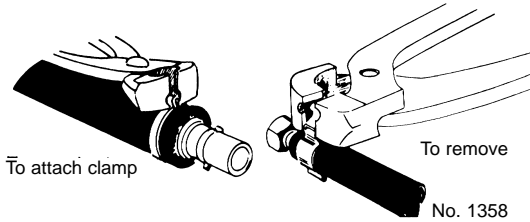

Replacement Silicone Valve

No. 31030

Part No.	Description
31030-1	Valve assembly

HOSE CLAMPS - FITTINGS - VINYL CONNECTORS

No. 6002

One Ear Clamps - Steel

Bulk packed or in bags of 100 and 250

Part No.	Description
1359	For 3/16" ID vinyl
1360	For 1/4" ID vinyl
1361	For 5/16" ID vinyl
1362	For 3/8" ID Vinyl
1363	For 1/2" ID Vinyl

One Ear Crimping Tool

Part No.	Description
1358	Pliers with cutout
1358C	Pliers less cutout

One Ear Stepless Clamps - Stainless Steel

Part No.	Description
C33010	For 3/8" ID poly
C33037	For 1/4" ID poly
C33054	For 3/8" ID bundle tubing
C33053	For 1/4" ID bundle tubing