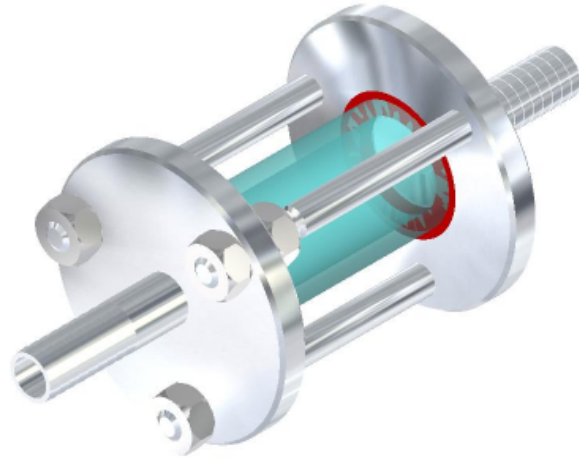

**PERLICK BREWERY FITTING PARTS –
OBSERVERS: CYLINDER & DISC TYPE**

CYLINDER OBSERVER

DISC OBSERVER