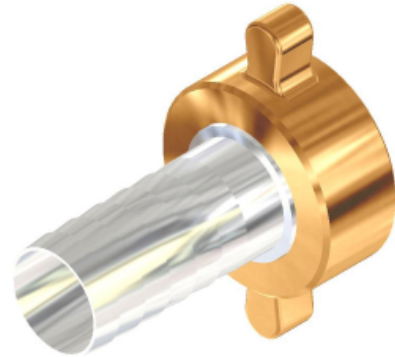

**PERLICK BREWERY FITTING PARTS –  
COUPLINGS – THREADED, HOSE & BUTT WELD END**

**COUPLING WITH THREADED END**

**COUPLING FOR HOSE**

**COUPLING WITH BUTT WELD END**