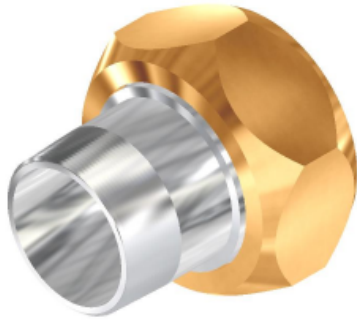

**PERLICK BREWERY FITTING PARTS –  
COUPLINGS – THREADED, HOSE & BUTT WELD END**

**COUPLING WITH THREADED END**

**COUPLING FOR HOSE**

**COUPLING WITH BUTT WELD END**