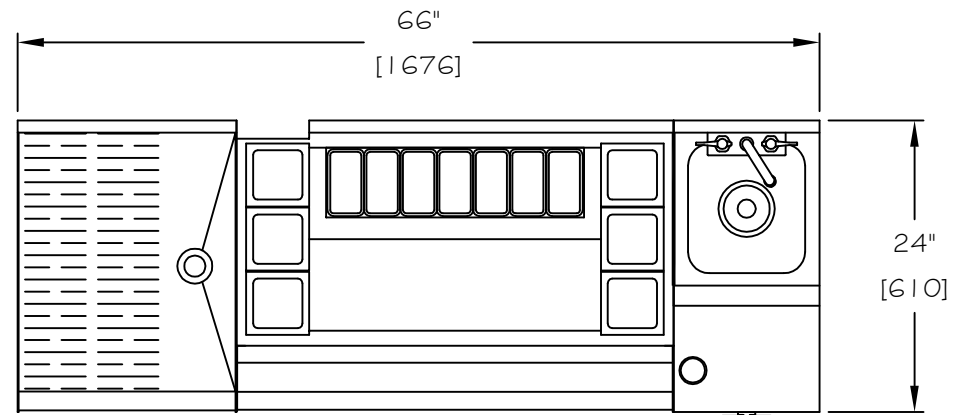

UCS66A

- 12" Drop Down Drainboard
- 36" Ice Chest
- 18" Blender W/Sink

UCS66B

- 18" Drop Down Drainboard
- 36" Ice Chest
- 12" Blender W/Sink

UCS66C

- 36" Ice Chest
- 18" Blender W/Sink
- 12" Liquor Display

UCS66D

- 36" Ice Chest
- 12" Blender W/Sink
- 18" Liquor Display

Perlick Corporation  
 8300 W. Good Hope Road  
 Milwaukee, Wisconsin 53223  
[www.perlick.com](http://www.perlick.com)