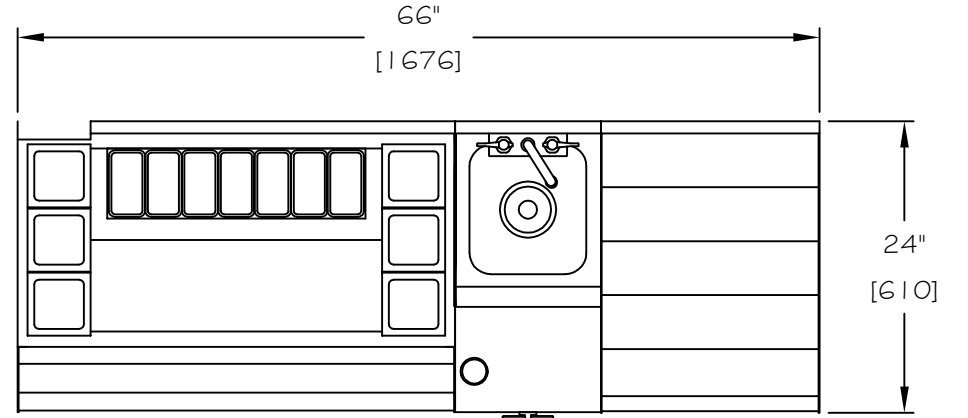

UCS66A

- 12" Drop Down Drainboard
- 36" Ice Chest
- 18" Blender W/Sink

UCS66B

- 18" Drop Down Drainboard
- 36" Ice Chest
- 12" Blender W/Sink

UCS66C

- 36" Ice Chest
- 18" Blender W/Sink
- 12" Liquor Display

UCS66D

- 36" Ice Chest
- 12" Blender W/Sink
- 18" Liquor Display

Perlick Corporation  
 8300 W. Good Hope Road  
 Milwaukee, Wisconsin 53223  
[www.perlick.com](http://www.perlick.com)