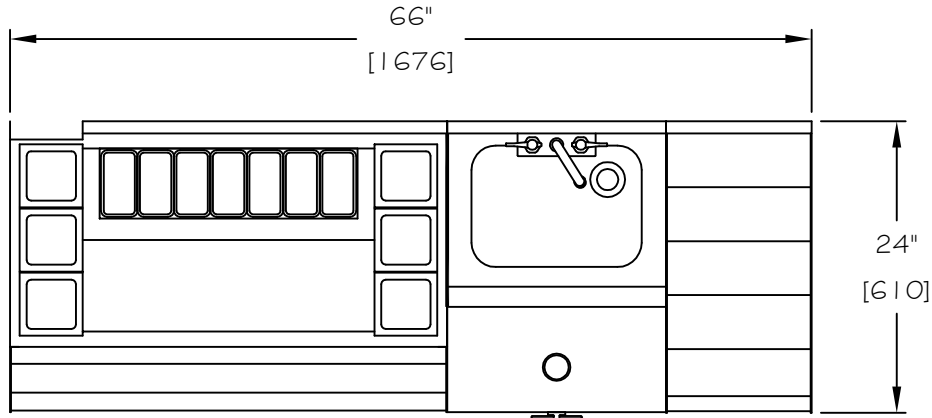

UCS66A

- 12" Drop Down Drainboard
- 36" Ice Chest
- 18" Blender W/Sink

UCS66B

- 18" Drop Down Drainboard
- 36" Ice Chest
- 12" Blender W/Sink

UCS66C

- 36" Ice Chest
- 18" Blender W/Sink
- 12" Liquor Display

UCS66D

- 36" Ice Chest
- 12" Blender W/Sink
- 18" Liquor Display

Perlick Corporation  
 8300 W. Good Hope Road  
 Milwaukee, Wisconsin 53223  
[www.perlick.com](http://www.perlick.com)